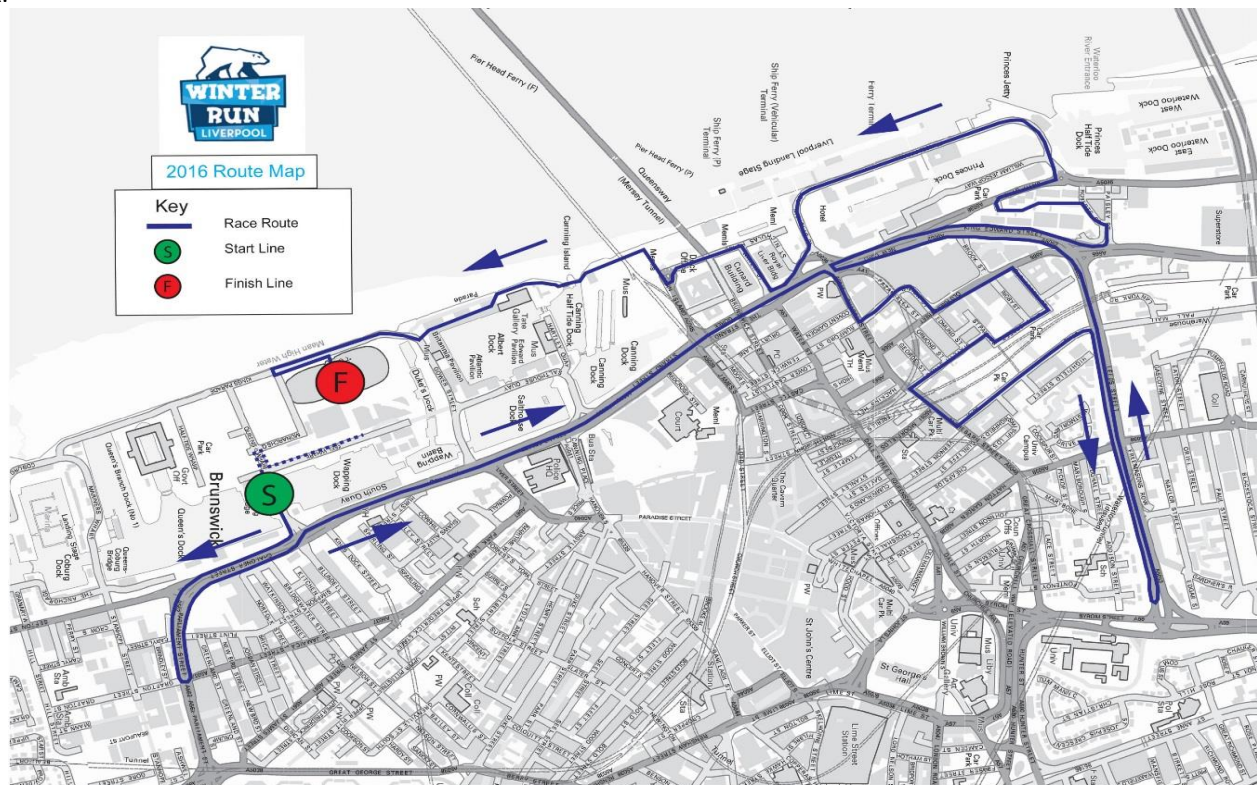

IMPORTANT ROAD CLOSURE INFORMATION for RESIDENTS & BUSINESSES

Sunday 17th January 2016

The Cancer Research UK Liverpool Winter Run is a closed road 10km running event that is taking place in this area on **Sunday 17th January**. Thousands of runners will brave the elements running past some of Liverpool's most iconic landmarks to raise vital funds to help beat cancer sooner.

The list of affected roads and closure times can be found below, please note that these times are approximate and are subject to change. Please check www.winterrunseries.co.uk for updated information.

Strand Street & Wapping Southbound (between junctions James St & Blundell St) will remain open at all times, as will the Liverpool One Car Park.

Street	Closure Time
Keel Wharf	06:00 – 11:15
Queens Wharf	06:00 – 11:15
A562 Parliament St (between Sefton & Grafton)	07:45 – 10:45
A5036 Chaloner, Wapping & Strand St Northbound Only (between Sefton St & James)	07:45 – 10:45
A5036 The Strand, Goree, Georges Dock Gates (between James St – Chapel St)	08:00 – 11:15
New Quay & King Edward (between Leeds St & Chapel St)	08:00 – 11:50
Chapel St (between New Quay & Rumford Place)	08:00 – 11:15
Rumford Place	08:00 – 11:15
Union St	08:00 – 11:15
Old Hall St (between Union St & Old Leeds St)	08:00 – 11:15
Old Leeds St	08:00 – 11:15
East St	08:00 – 11:15
Bixteth St	08:00 – 11:15

Street	Closure Time
Tithebarn St (between Bixteth St & Pall Mall)	08:00 – 11:15
Pall Mall	08:00 – 11:15
A5053 Leeds St Westbound Only	08:00 – 11:50
Paisley St Westbound Only	08:00 – 12:15
Roberts St (between Paisley St & Gibraltar Row only)	08:00 – 12:15
Gibraltar Row	08:00 – 12:15
Bath St	08:00 – 12:15
Princes Parade	08:00 – 12:15
St Nicholas Place	08:00 – 12:15
Water St	08:00 – 12:15
Canada Blvd	08:00 – 12:15
Georges Pierhead	08:00 – 12:15
Parade (Albert Dock)	08:00 – 12:20
Kings Parade	08:00 – 12:20